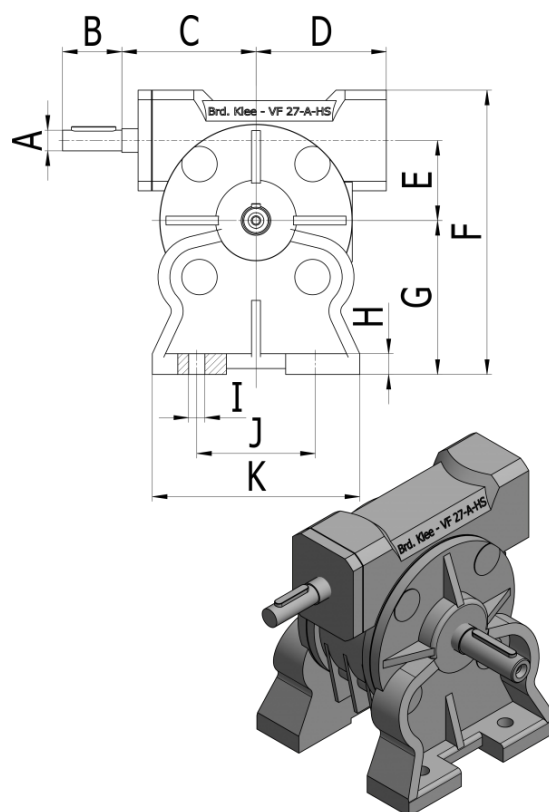

Article number: 3901027070200

Description: Worm gear with solid input shaft  
VF 27A-70-HS

## Measures

A = 7	I = 5.5
B = 20	J = 40
C = 45	K = 70
D = 43	
E = 27	
F = 99	
G = 52	
H = 7	